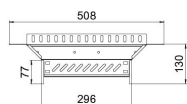

## Master data

Item number	7121864
Type	RAA 630 FSK SW
Description 1	Add-on tee
Description 2	for cable tray
Manufacturer	OBO
Dimension	60x300
Colour	Jet black; RAL 9005
Material	Steel
Surface	PES135 - Polyester
Surface standard	
Smallest sales unit	1
Unit of quantity	Piece
Weight	49.9 kg
Weight unit	kg/100 pc.

## Dimensions

Width	300 mm
Height	60 mm
Dimension B	300 mm

## Technical data

Departing width	300 mm
Connector version	Integrated connector
Maintain electrical functions	no
Material thickness, floor plate	0.8 mm
Wide-span version	no
Recommended quantity of bolts	14 St.
Rail thickness	1.25 mm