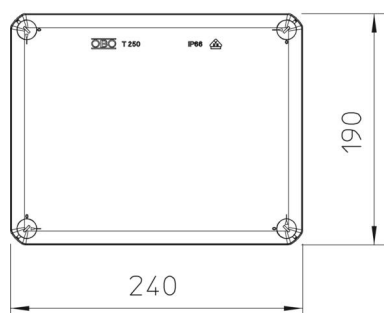

### Master data

Item number	2007287
Description 1	Junction box
Description 2	without insertion opening
Manufacturer	OBO
Dimension	240x190x95
Colour	Light grey; RAL 7035
Material	Polypropylene, fibreglass reinforced
Smallest sales unit	1
Unit of quantity	Piece
Weight	48.3 kg
Weight unit	kg/100 pc.
CO Footprint (GWP) Cradle-to-Gate	1,7932 kg COe / 1 Piece

### Dimensions

Length	240 mm
Width	190 mm
Height	95 mm

### Technical data

Expandable	yes
Type of insertion...	None
Type of entry	Cable
Type of housing penetration	Without
Measured insulation voltage $V_i$	500 V
Equipment	Without
Cover	Not transparent
Cover fastening	Screwed
Entry from rear	yes
Entries	None
Explosion-tested version	no
Flame-resistant	Acc. to VDE 0471/DIN 695 Part 2-1, test temperature 750 °C
Shape	Rectangular
Maintain electrical functions	Without
For Ex zone	Without
For Ex zone gas	Without
For Ex zone dust	Without
Fibre-glass reinforced	yes
Halogen-free	yes
Clear internal dimensions	225x173x86 mm
With screening	no
with lid	yes
Mounting type	Wall/ceiling mounting
Nominal cross-section, min.	25 mm <sup>2</sup>
Nominal voltage	500 V
Sealable	yes
Protection rating	IP66
Protection rating IK code	IK05
Permitted temperature range, max.	60 °C
Permitted temperature range, min.	-5 °C