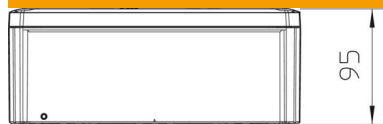

### Master data

Item number	2007287
Description 1	Junction box
Description 2	without insertion opening
Manufacturer	OBO
Dimension	240x190x95
Colour	Light grey; RAL 7035
Material	Polypropylene, fibreglass reinforced
Smallest sales unit	1
Unit of quantity	Piece
Weight	48.3 kg
Weight unit	kg/100 pc.
CO Footprint (GWP) Cradle-to-Gate	1,7932 kg COe / 1 Piece

### Dimensions

Length	240 mm
Width	190 mm
Height	95 mm