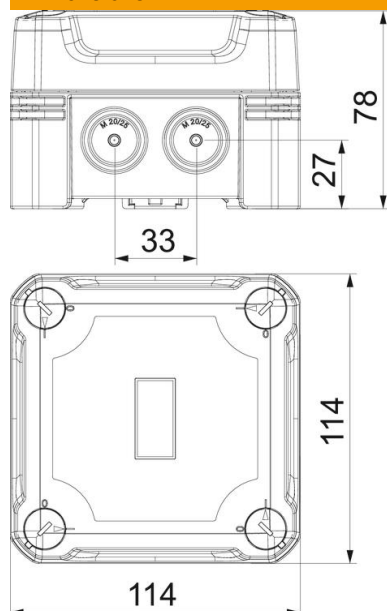

### Master data

Item number	2005148
Description 1	Junction box
Description 2	with red cover
Manufacturer	OBO
Dimension	114x114x78
Colour	Black / red
Material	Polycarbonate
Smallest sales unit	1
Unit of quantity	Piece
Weight	26.6 kg
Weight unit	kg/100 pc.
CO Footprint (GWP) Cradle-to-Gate	1,0647 kg COe / 1 Piece

### Dimensions

Length	114 mm
Width	114 mm
Height	78 mm

### Technical data

Expandable	yes
No. of entries	7
Type of entry	Cuttable stepped membrane
Type of housing penetration	Pre-marking
Measured insulation voltage $V_i$	750 V
Equipment	Without
Cover	Not transparent
Cover fastening	Screwed
Entry from rear	no
Entries	7 x $\varnothing 20/25$
Explosion-tested version	no
Flame-resistant	acc. to VDE 0471/DIN 695 Part 2-1, test temperature 650°C
Shape	Square
Fibre-glass reinforced	yes
Halogen-free	yes
Clear internal dimensions	102x102x60 mm
Max. Conductor cross-section	4 mm <sup>2</sup>
With screening	no
with lid	yes
Mounting type	Wall/ceiling mounting
Nominal cross-section, max.	4 mm <sup>2</sup>
Nominal cross-section, min.	1.5 mm <sup>2</sup>
Nominal voltage	750 V
Sealable	yes
Impact-resistant	yes
Protection rating	IP67
Protection rating IK code	IK09